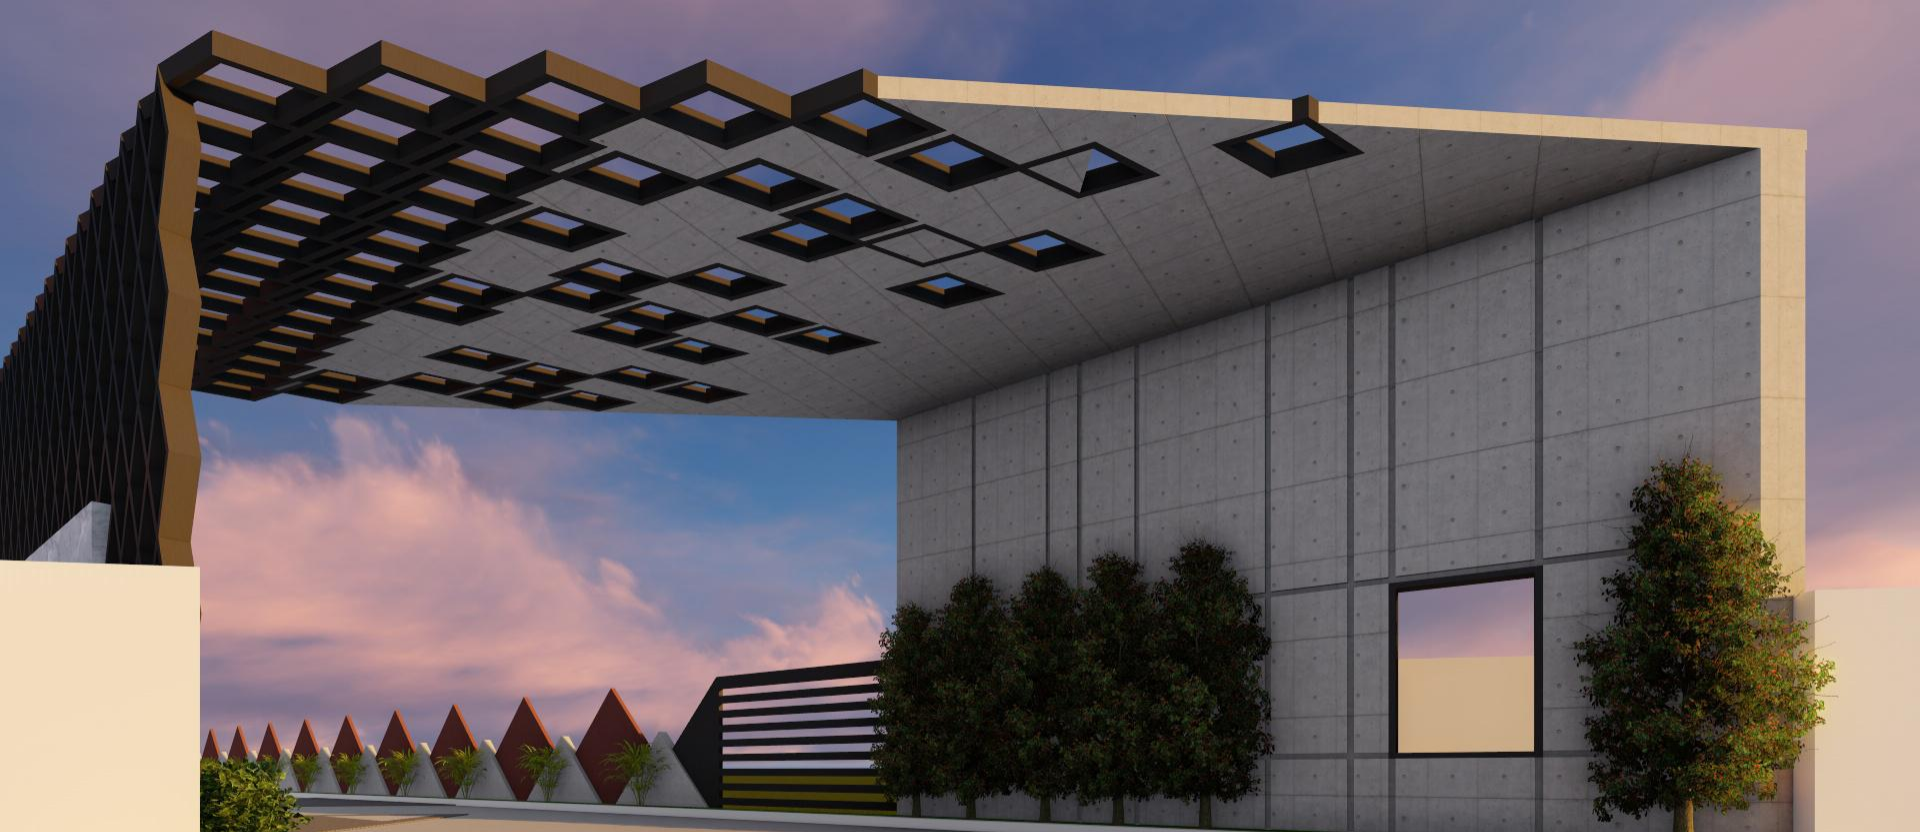

STUDIO YELLOW

STUDIO YELLOW

STUDIO YELLOW

STUDIO YELLOW

STUDIO YELLOW

STUDIO YELLOW