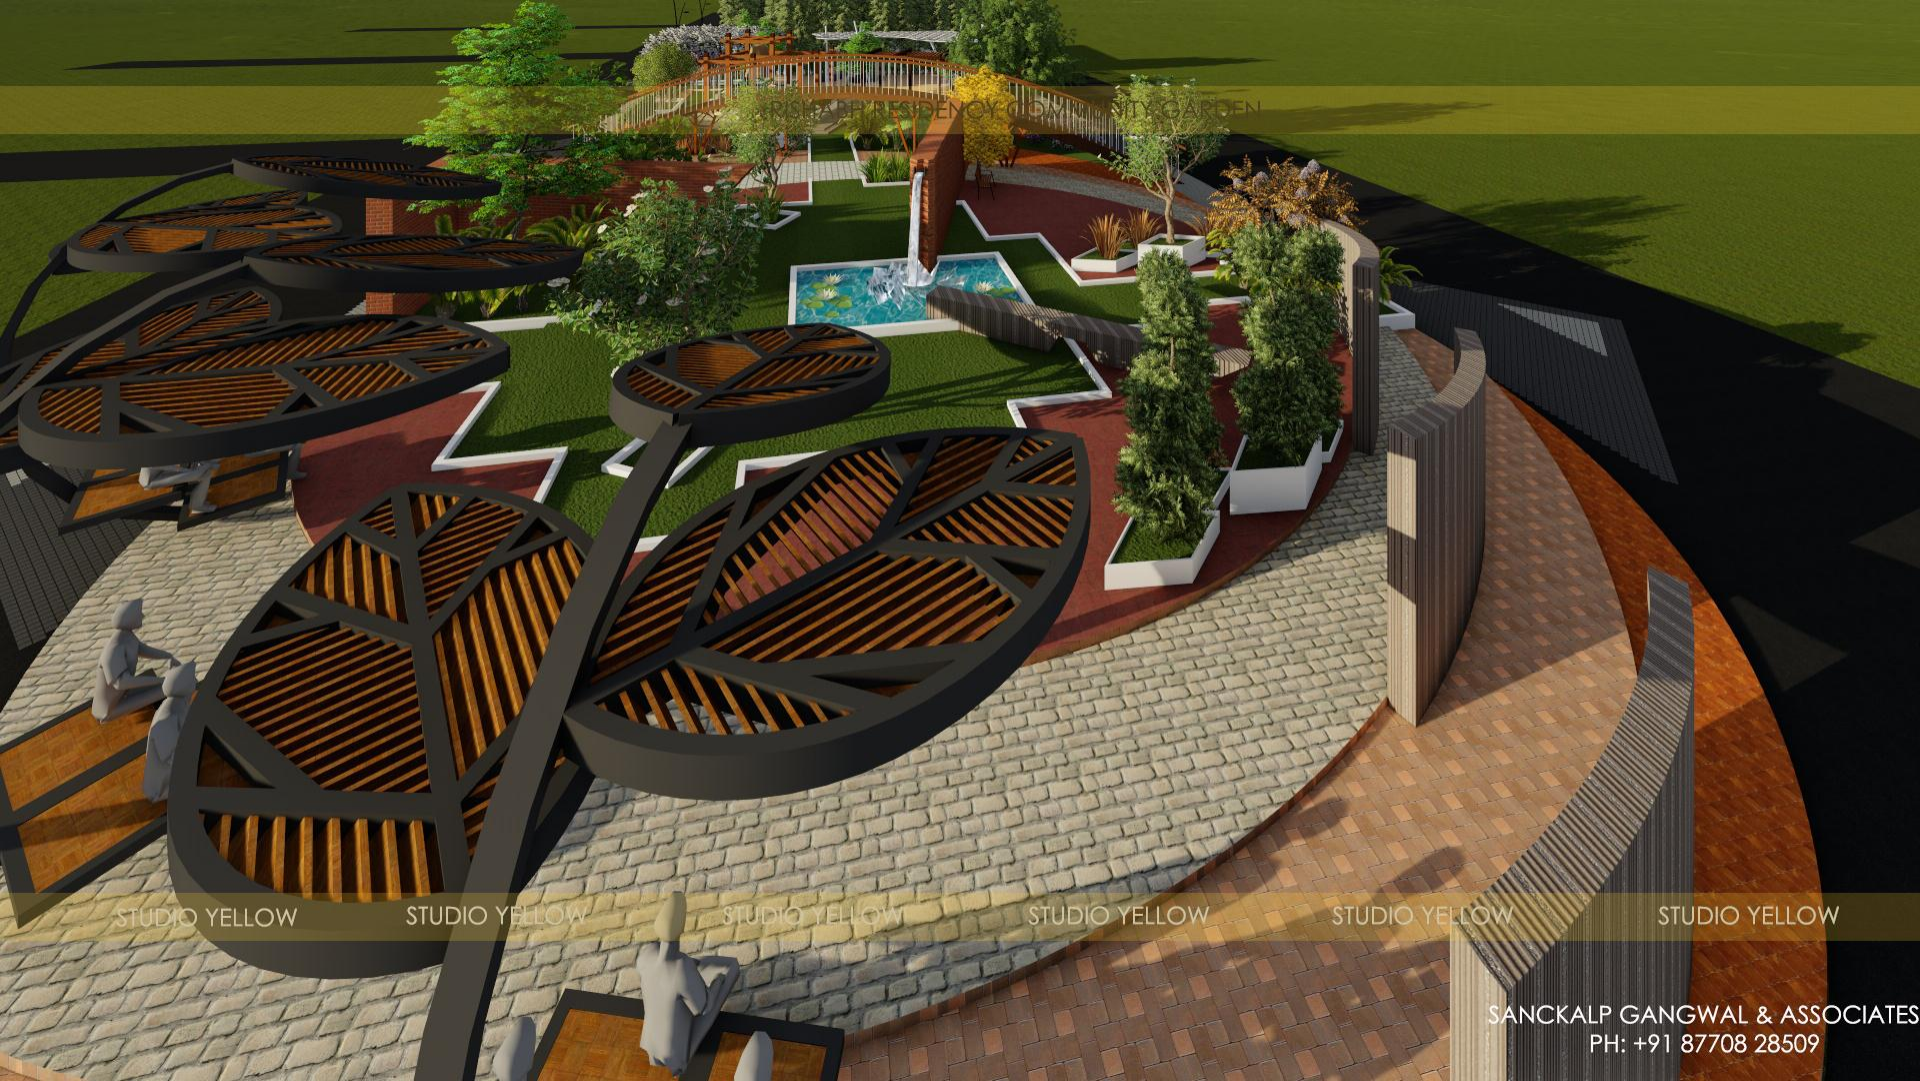

STUDIO YELLOW ARCHITECTURE & INTERIORS
AGENCY OF CREATIVITY & GARDEN

STUDIO YELLOW

STUDIO YELLOW

STUDIO YELLOW

STUDIO YELLOW

STUDIO YELLOW

STUDIO YELLOW

SANCKALP GANGWAL & ASSOCIATES
PH: +91 87708 28509