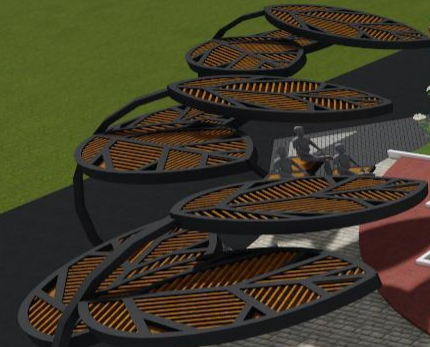

PROPOSED COMMUNITY GARDEN  
AT RISHABH RESIDENCY, RATLAM

SANCKALP GANGWAL & ASSOCIATES  
Ph: +91 87708 28509

RISHABH RESIDENCY SOCIETY

STUDIO YELLOW

STUDIO YELLOW

STUDIO YELLOW

STUDIO YELLOW

STUDIO YELLOW