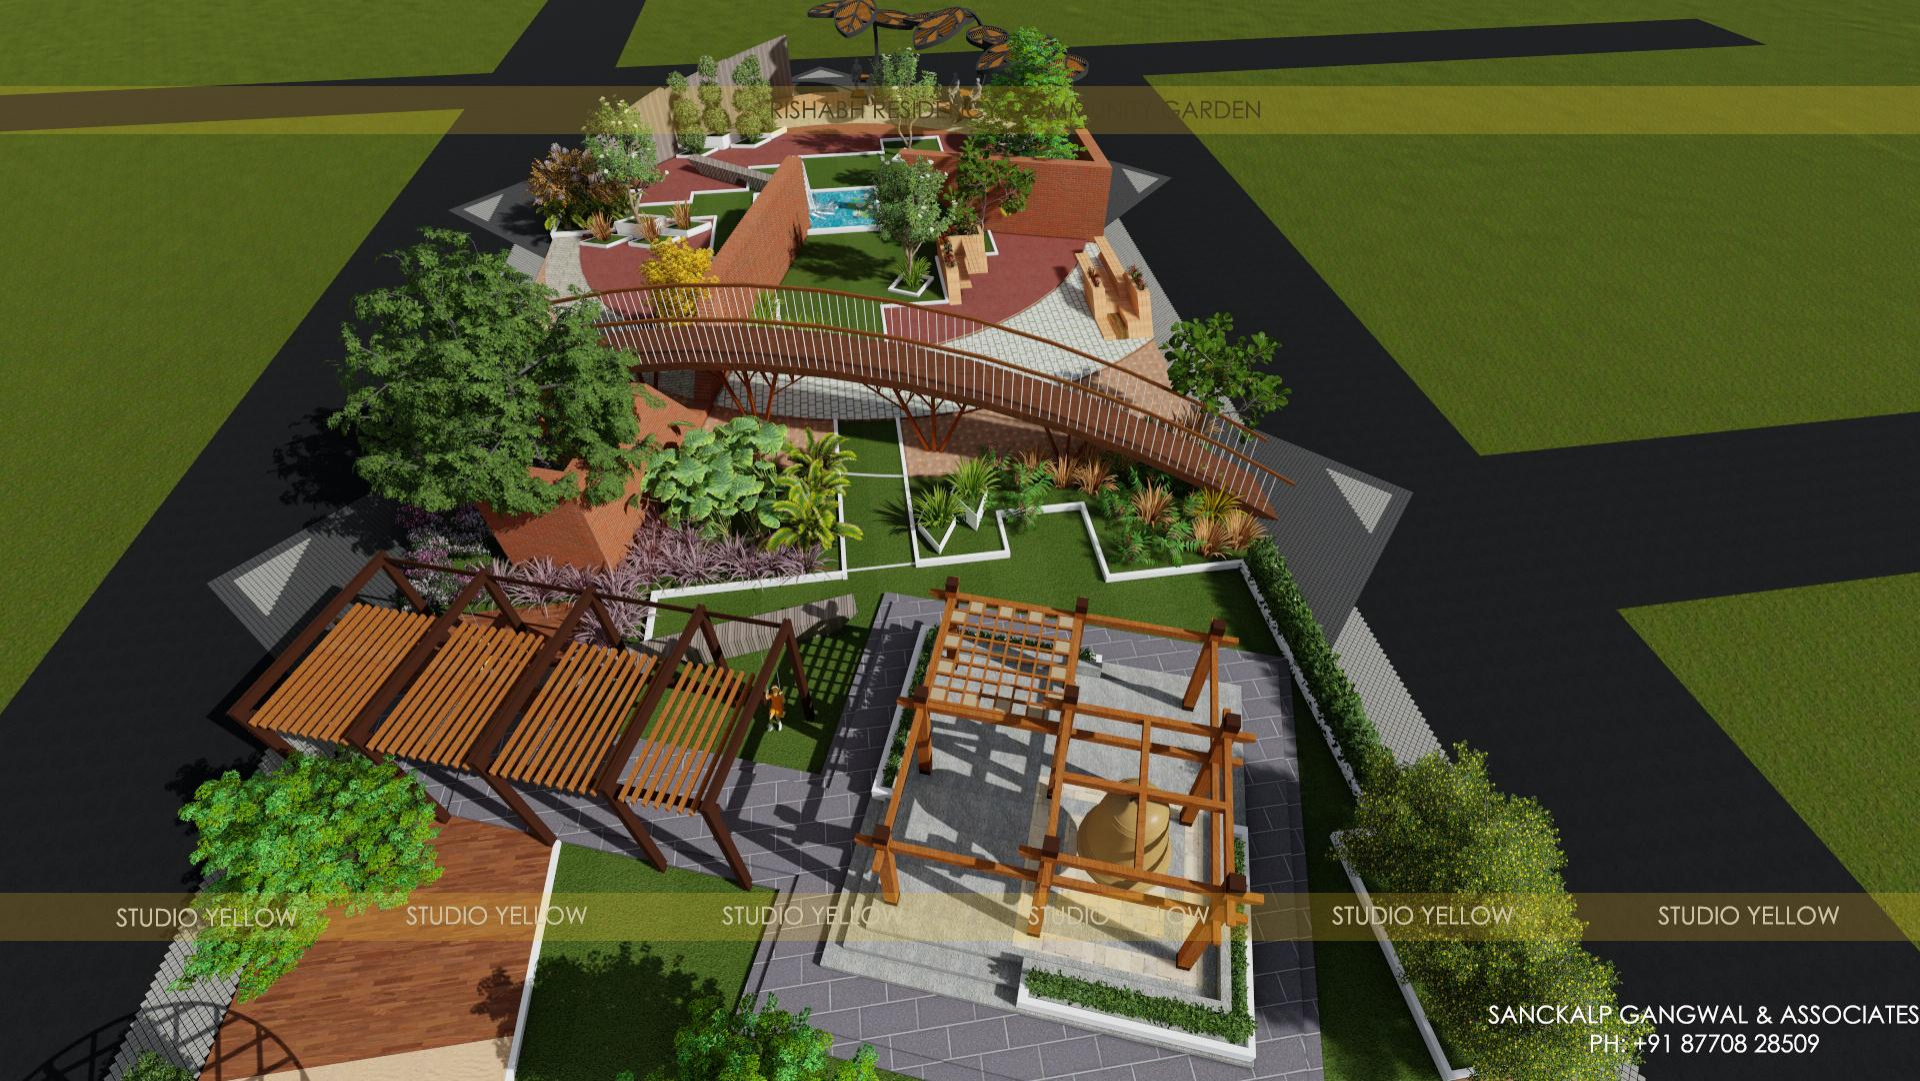

RISHABH RESIDENCE GARDEN

STUDIO YELLOW

STUDIO YELLOW

STUDIO YELLOW

STUDIO YELLOW

STUDIO YELLOW

STUDIO YELLOW

SANCKALP GANGWAL & ASSOCIATES
PH: +91 87708 28509